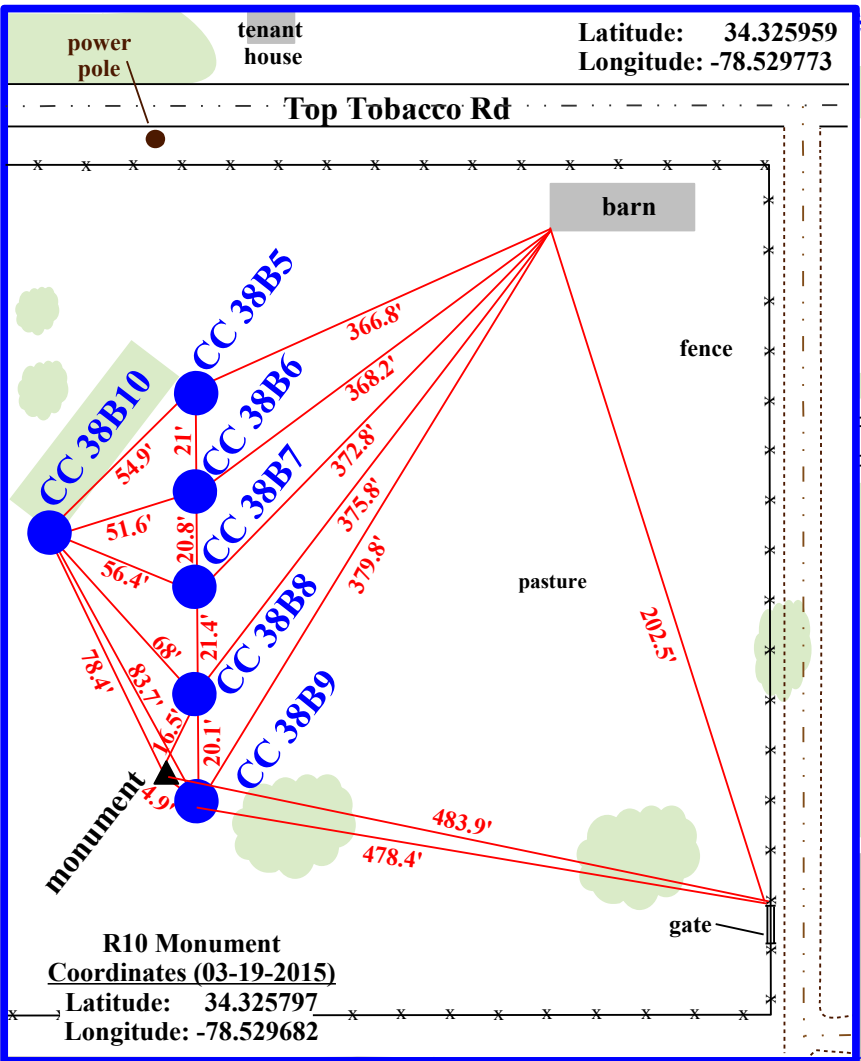

Latitude: 34.325959
Longitude: -78.529773

Site Map

North Carolina
Monitoring Well Network
Lake Waccamaw Site, CC 38B
Lake Waccamaw,
Columbus County, NC

NOTE: This map is for informational purposes only. It does not authorize any party to enter onto any lands depicted herein.

Lake Waccamaw Monitoring Station

(6 wells)

Entrance Coordinates
Latitude: 34.32225
Longitude: -78.52576

500 ft