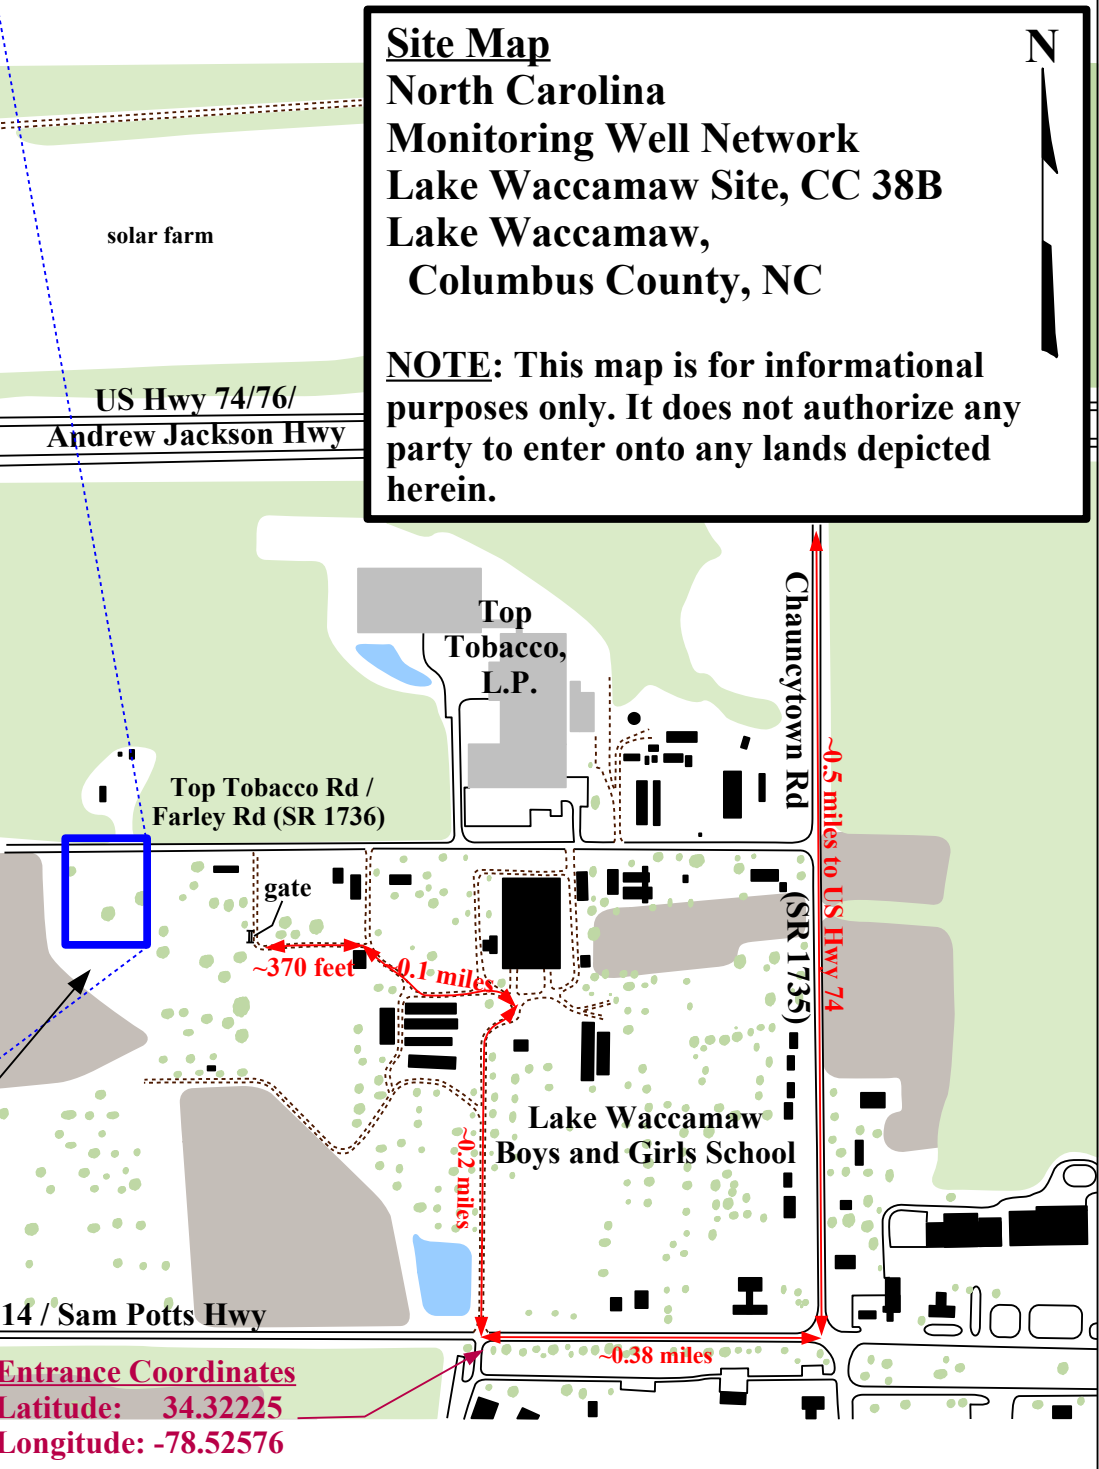

Latitude: 34.325959
Longitude: -78.529773

Site Map

North Carolina
Monitoring Well Network
Lake Waccamaw Site, CC 38B
Lake Waccamaw,
Columbus County, NC

NOTE: This map is for informational purposes only. It does not authorize any party to enter onto any lands depicted herein.

Lake Waccamaw Monitoring Station

(6 wells)

Entrance Coordinates
Latitude: 34.32225
Longitude: -78.52576

500 ft